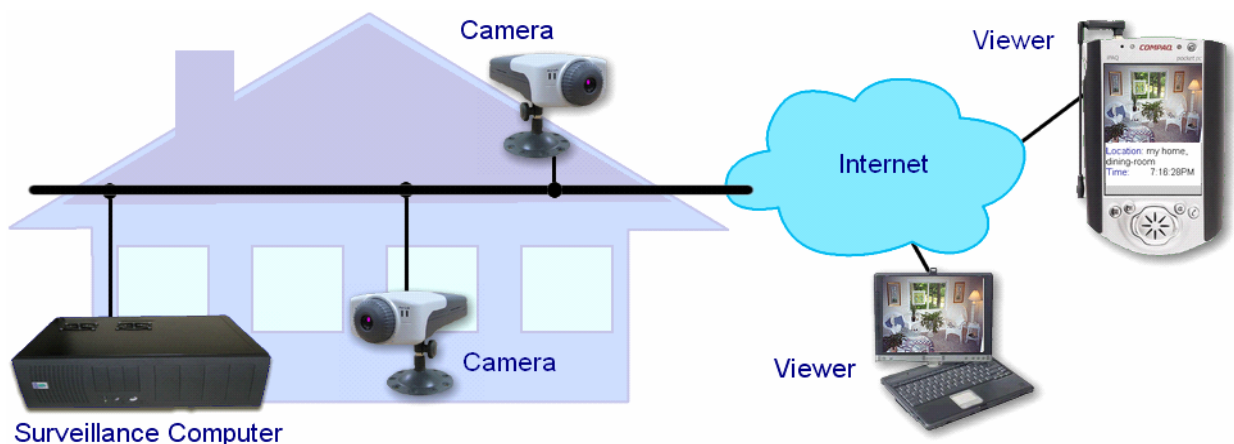

## Home / Office Video Surveillance

PY Software designs and manufactures complete line of digital surveillance solutions. Our surveillance solution simultaneously records and transmits high quality digital video that can be accessed over the Internet.

Video recording is optimized through motion detection and it allows you to record pre and post alarm events. Instead of searching through endless videotapes you operate with accurately structured motion events.

### Features

- Multiple cameras support. Simultaneous recording and broadcasting from all cameras
- Record time stamped video
- Access to cameras and recorded video from anywhere through Internet
- Recording motion events only
- Ability to define zones where software looks for motion
- Encrypted and password protected recording and transmission
- Controlling camera's Pan, Tilt, and Zoom
- Sending alarm notifications by email (photo and/or text message)
- Running a program when motion detected
- Protect with password from unauthorized usage

### How Surveillance Works

Surveillance cameras are connected to the surveillance computer which is connected to the home network or directly to Internet. Surveillance computer records video from cameras and provides access to the cameras and to the recorded video from Internet.